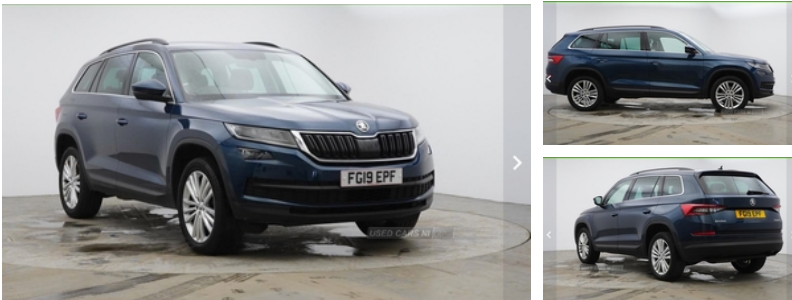

Skoda Kodiaq 2.0 TDI SE L 5dr DSG [7 Seat] | May 2019

£19,995

Vehicle Features

2 rails with 2 hooks including 4 hooks for net programme, 2x vertical Nets), 4 foldable roof handles with rear coat hooks, 4 lashing points on luggage floor, 12V socket in boot, 60:40 foldable rear seat with sliding adjustment and backrest angle adjustment, Aero front windscreen wipers with intermittent function, Aero rear window wiper, Alarm with interior monitoring and tilt sensor with safe function, Auto dimming rear view mirror, Auto door release and activation of warning lights, Automatic activation of hazard warning lights, Black wheel arch surrounds, Bluetooth system, Body colour bumpers, Body colour door mirrors and handles, Bolero Radio, Bottle holders in door panel in the 1.5 litre front and 1 litre rear, Cargo storage compartments, Centre console with open storage box, Chrome headlight control button, Chrome interior door handles, Chrome pack - Kodiaq, Coat hooks on B pillar, Columbus satellite navigation with 9.2" touch screen and integrated Wi-Fi + WLAN, Covered storage compartment on driver side, cup holder and 12V socket, DAB Digital radio, Digital voice enhancement, Drawers under driver and front passenger seats, Drive mode selector, Driver and passenger airbags, DVD System, ECO Stop/start function, Electrically adjustable heated foldable and auto dimming door mirrors with boarding spots, Electric front and rear windows, Electronic parking brake with hill hold control, Emergency rear braking signal, ESC (incl. ABS+MSR+ASR+EDS+HBA+DSR+RBS+MKB), Exterior temperature indicator, Front/rear courtesy lights, Front and Rear door steps, Front and rear three point safety belt on all seats, Front assist includes AEB city/urban, Front centre armrest with storage compartment, Front side airbags, Fuel cut off safety device, Full LED Headlights with adaptive front light system and LED daytime running lights, Gear shift lever with chrome frame and black gloss insert, Head and knee airbags, Headlight washers, Heated rear window, Height adjustable front headrests, Illuminated and cooled glovebox, Illuminated luggage compartment, illuminated with closing, Immobiliser, Invisible tailpipe, Isofix system on outer rear seats, Keyless entry and start system (KESSY), LED front fog lights with static cornering light function, LED rear fog light, LED third brake light in rear